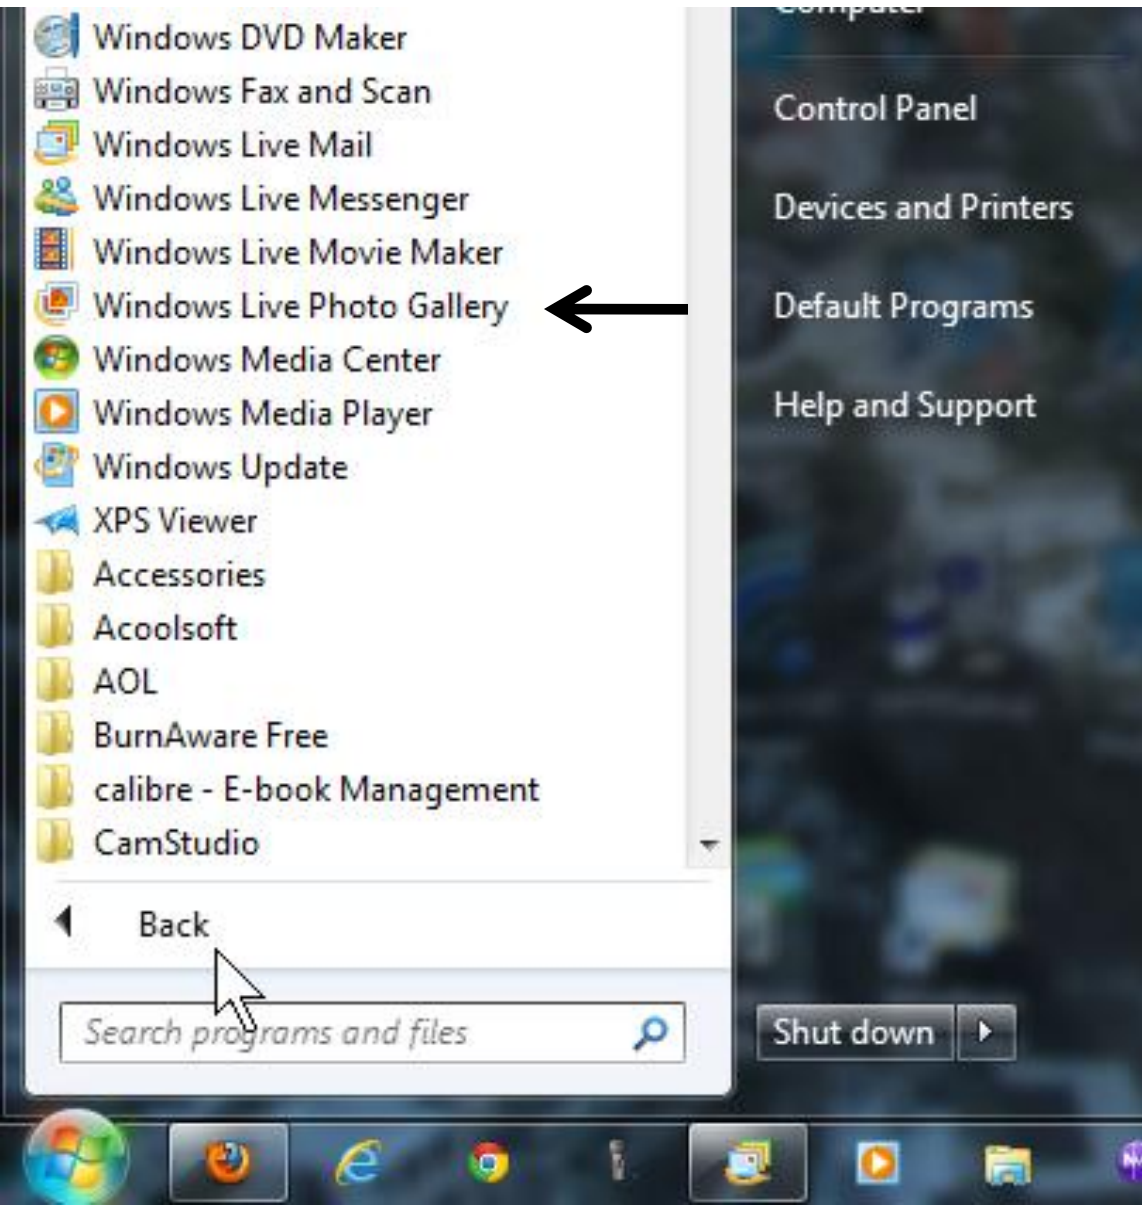

If you have it, you will see it.