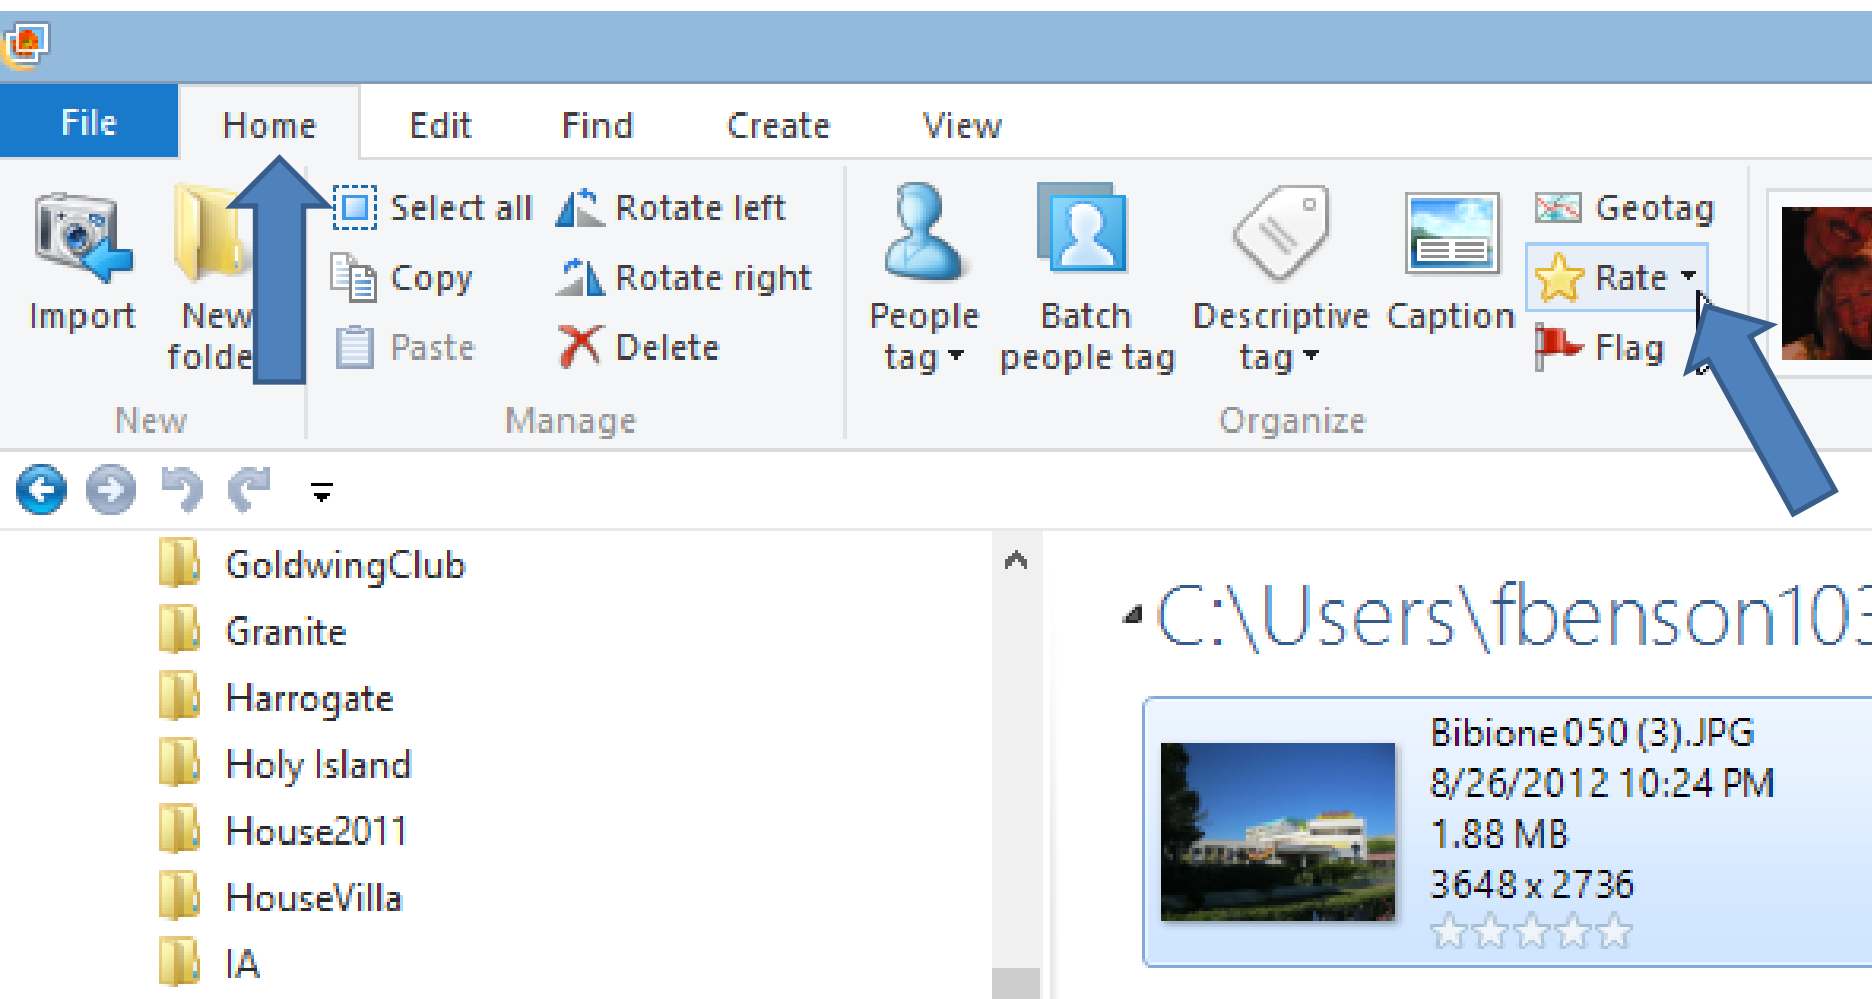

- **Make sure you are on the Home page and then click on the Rate dropdown.**