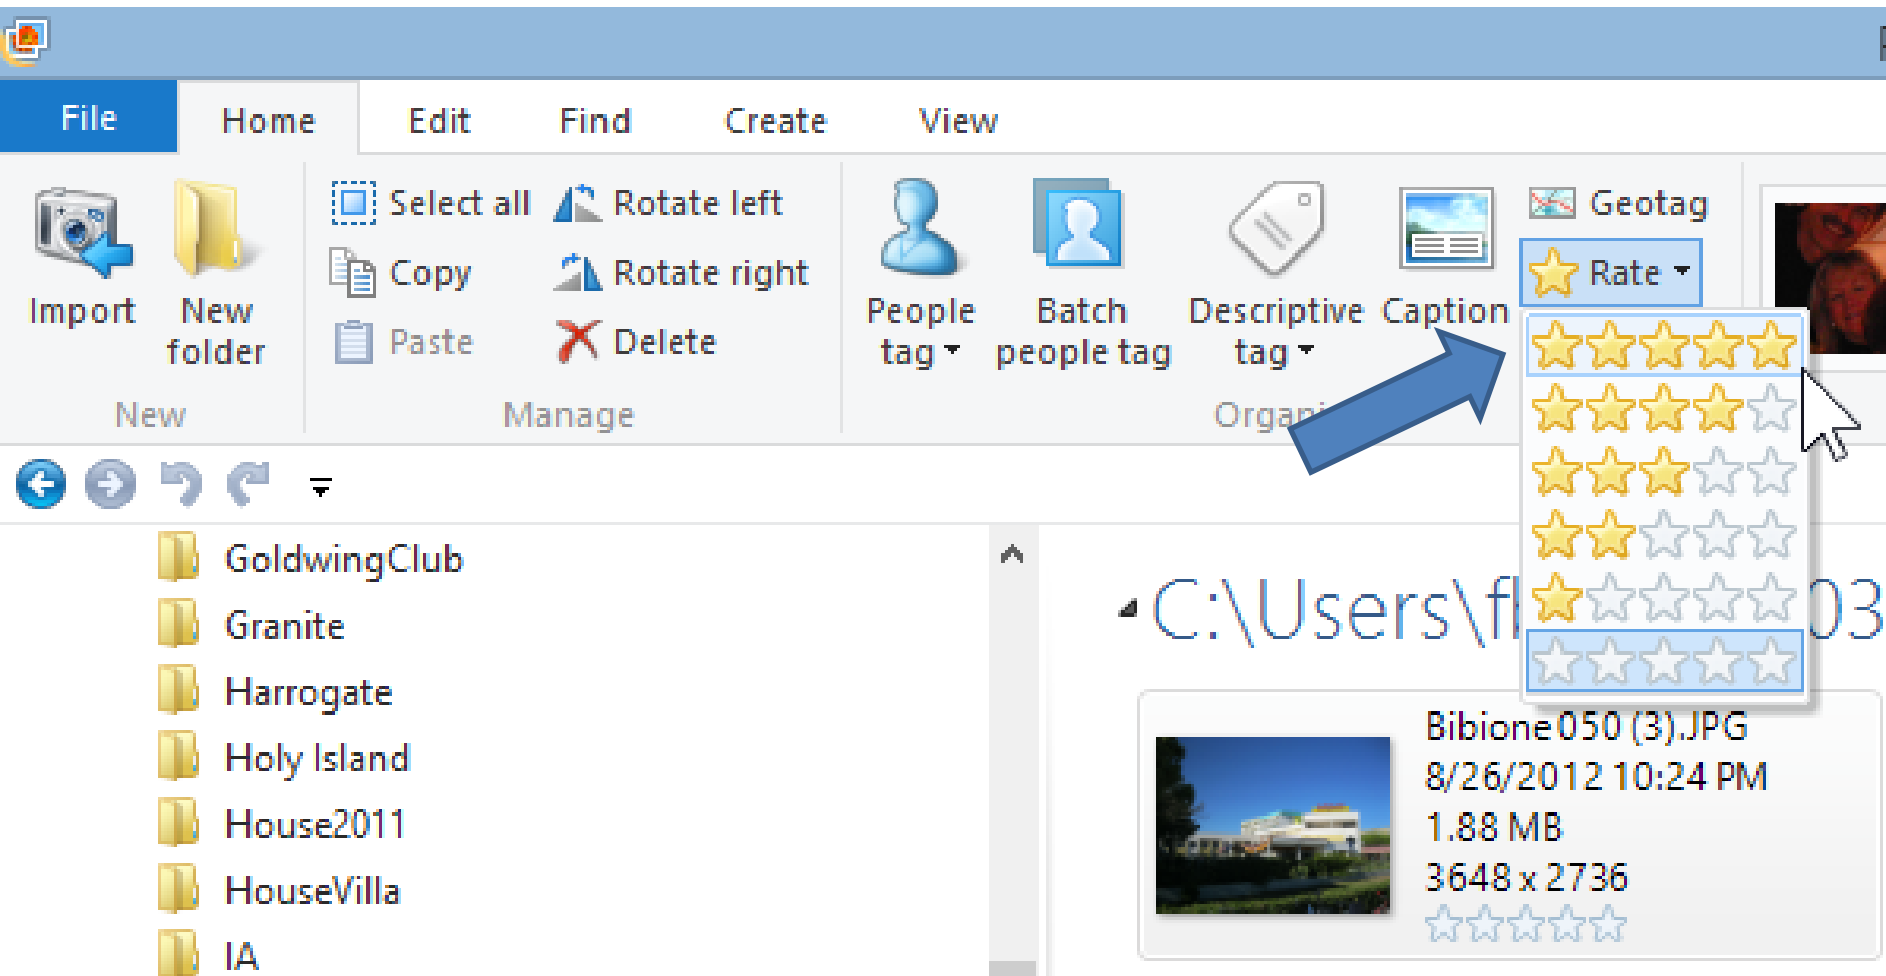

- You then see all the Rates and click on one like 5 star.