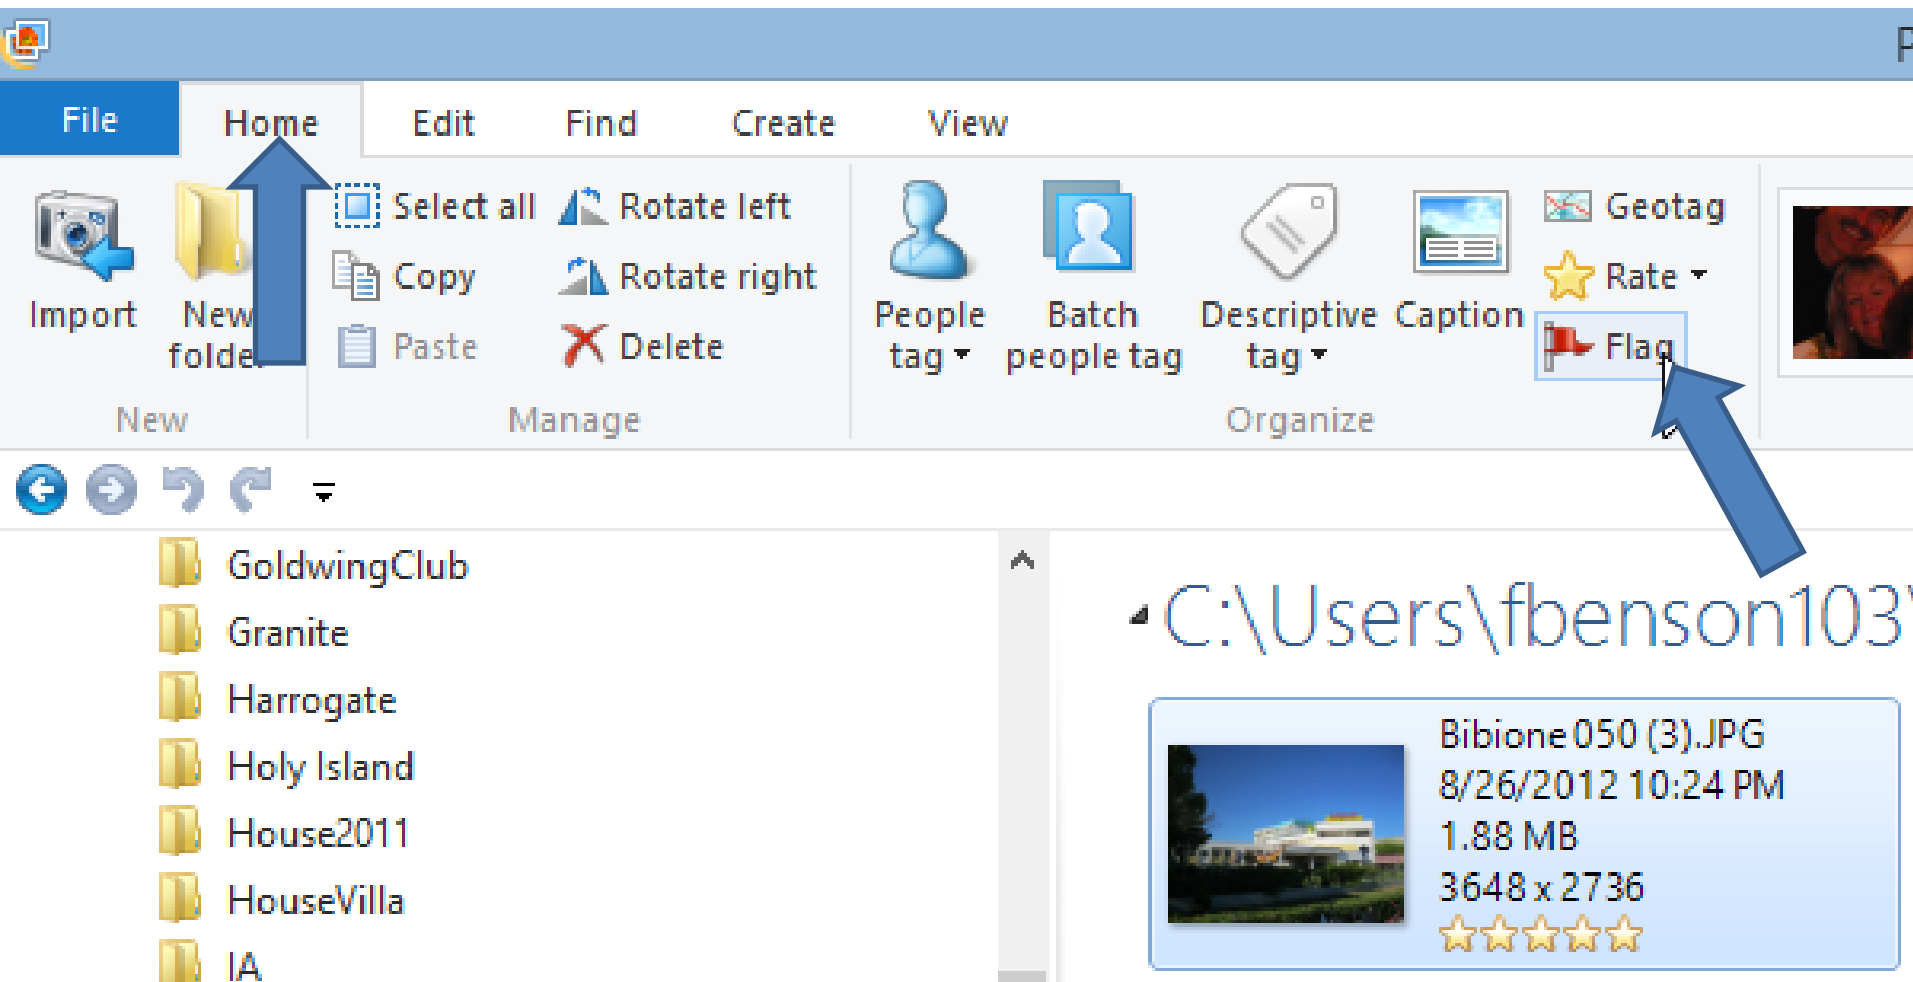

- **Make sure you are on the Home page and then click on the Flag and it automatically adds a Flag, but you don't see it.**