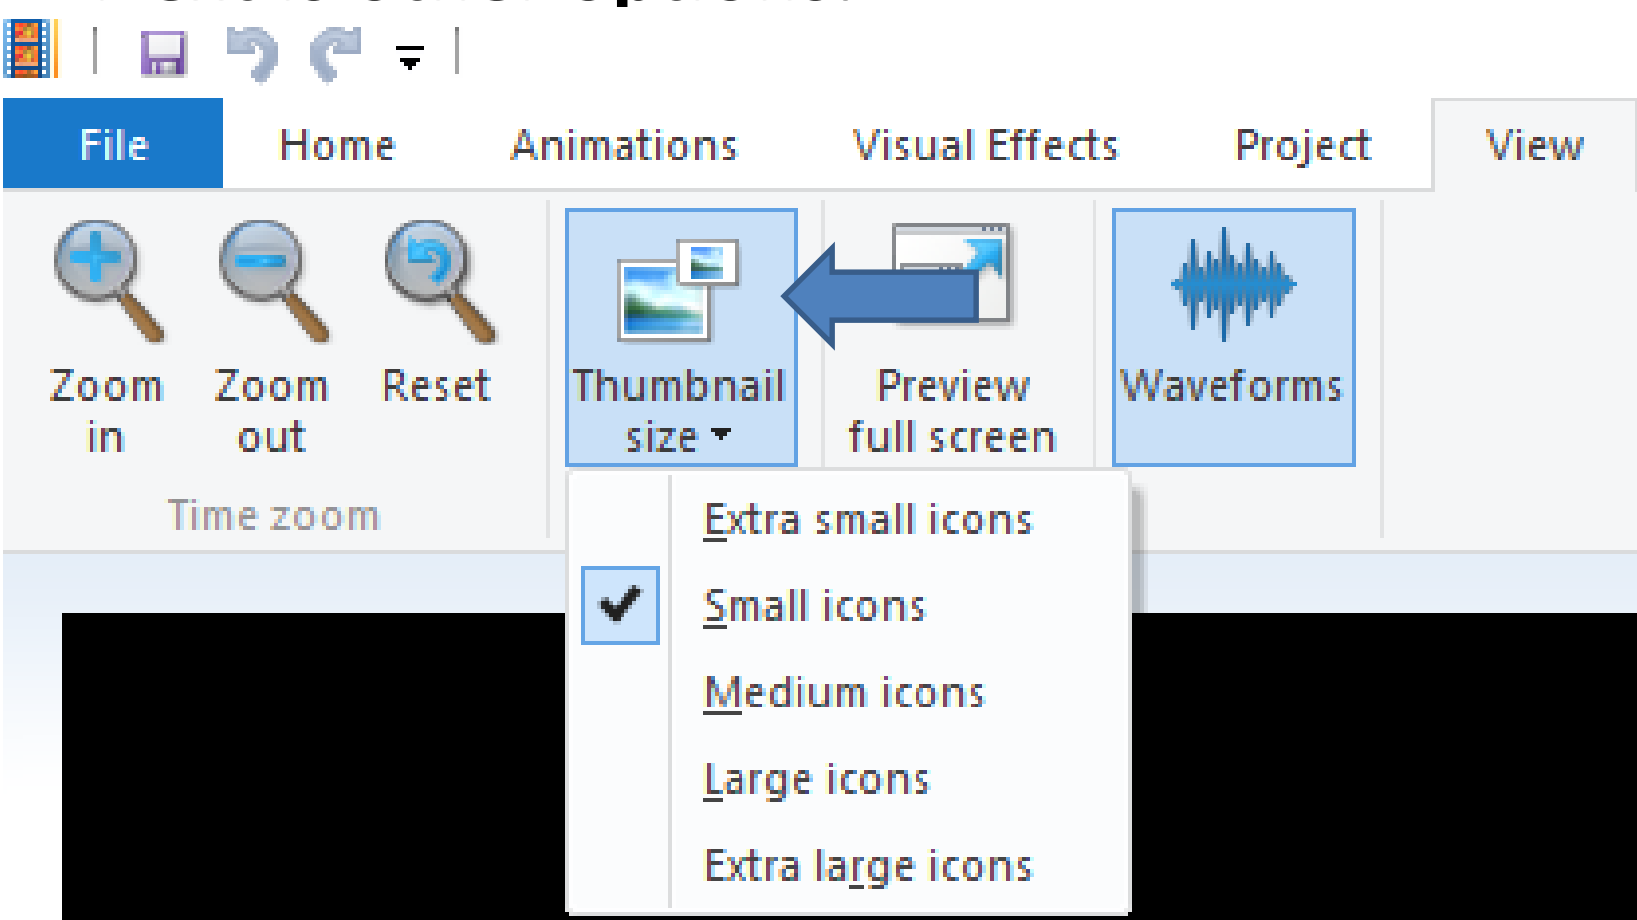

Tip – Change display format

- Click on View Tab and next is what happens.

- One option is Thumbnail size. Click on the Thumbnail size icon and you see a list. Sometimes the default is Small icons. You can click on other ones to change the size.
- Next is other options.

- **Second, is to Zoom in or Zoom out.**

- **Or, you can do it in the lower right and drag it to the left or right.**
- **Next is a sample.**

- **Sample of Large Icons. Next is a sample will Extra small icons.**