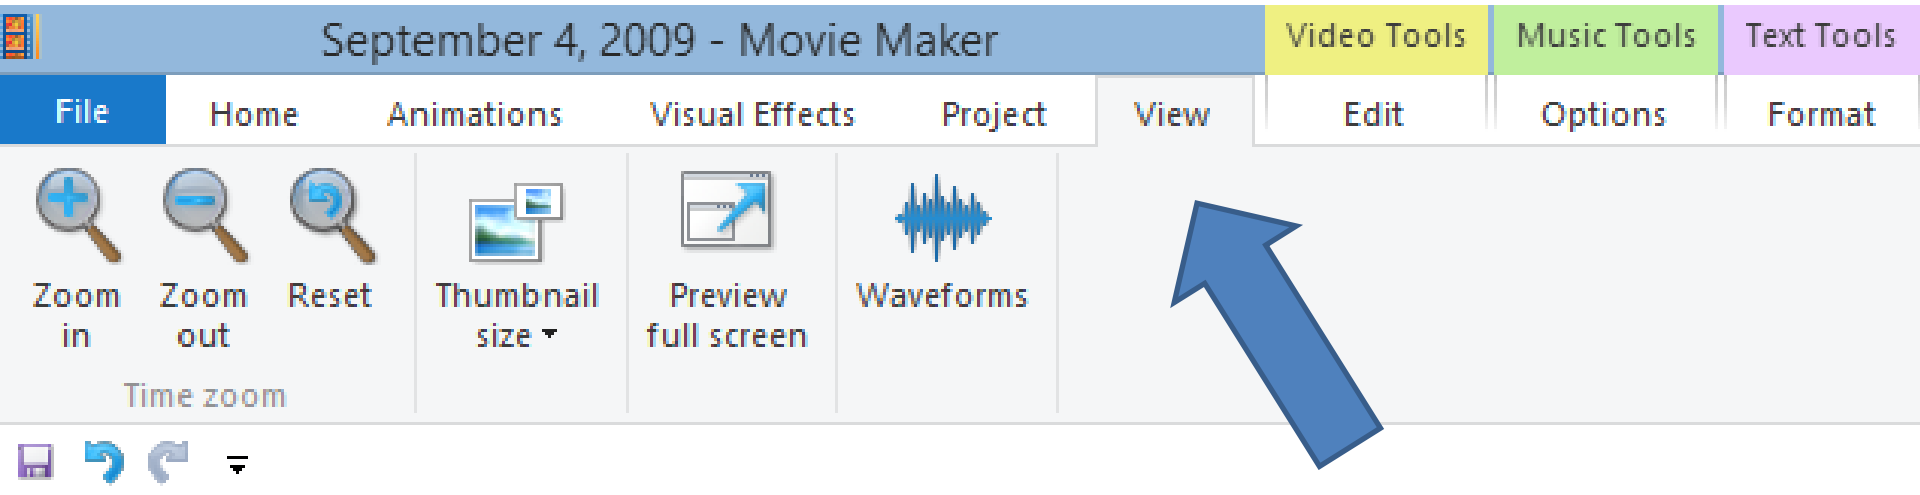

Tip – Change display format

- Click on View Tab and next is what happens.

- One option is Thumbnail size. Click on the Thumbnail size icon and you see a list. Sometimes the default is Small icons. You can click on other ones to change the size.
- Next is other options.

- **Second, is to Zoom in or Zoom out.**

- **Or, you can do it in the lower right and drag it to the left or right.**
- **Next is a sample.**

- **Sample of Large Icons. Next is a sample will Extra small icons.**