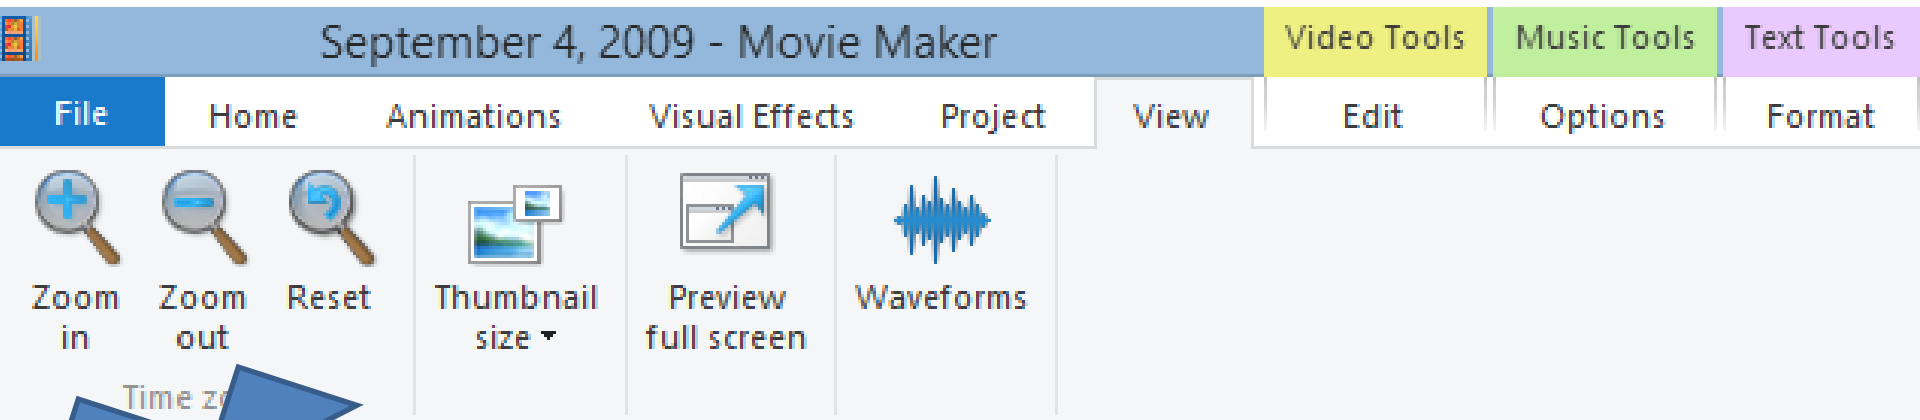

Tip – Change display format

- Click on View Tab and next is what happens.

- One option is Thumbnail size. Click on the Thumbnail size icon and you see a list. Sometimes the default is Small icons. You can click on other ones to change the size.
- Next is other options.

- **Second, is to Zoom in or Zoom out.**

- **Or, you can do it in the lower right and drag it to the left or right.**
- **Next is a sample.**

- **Sample of Large Icons. Next is a sample will Extra small icons.**