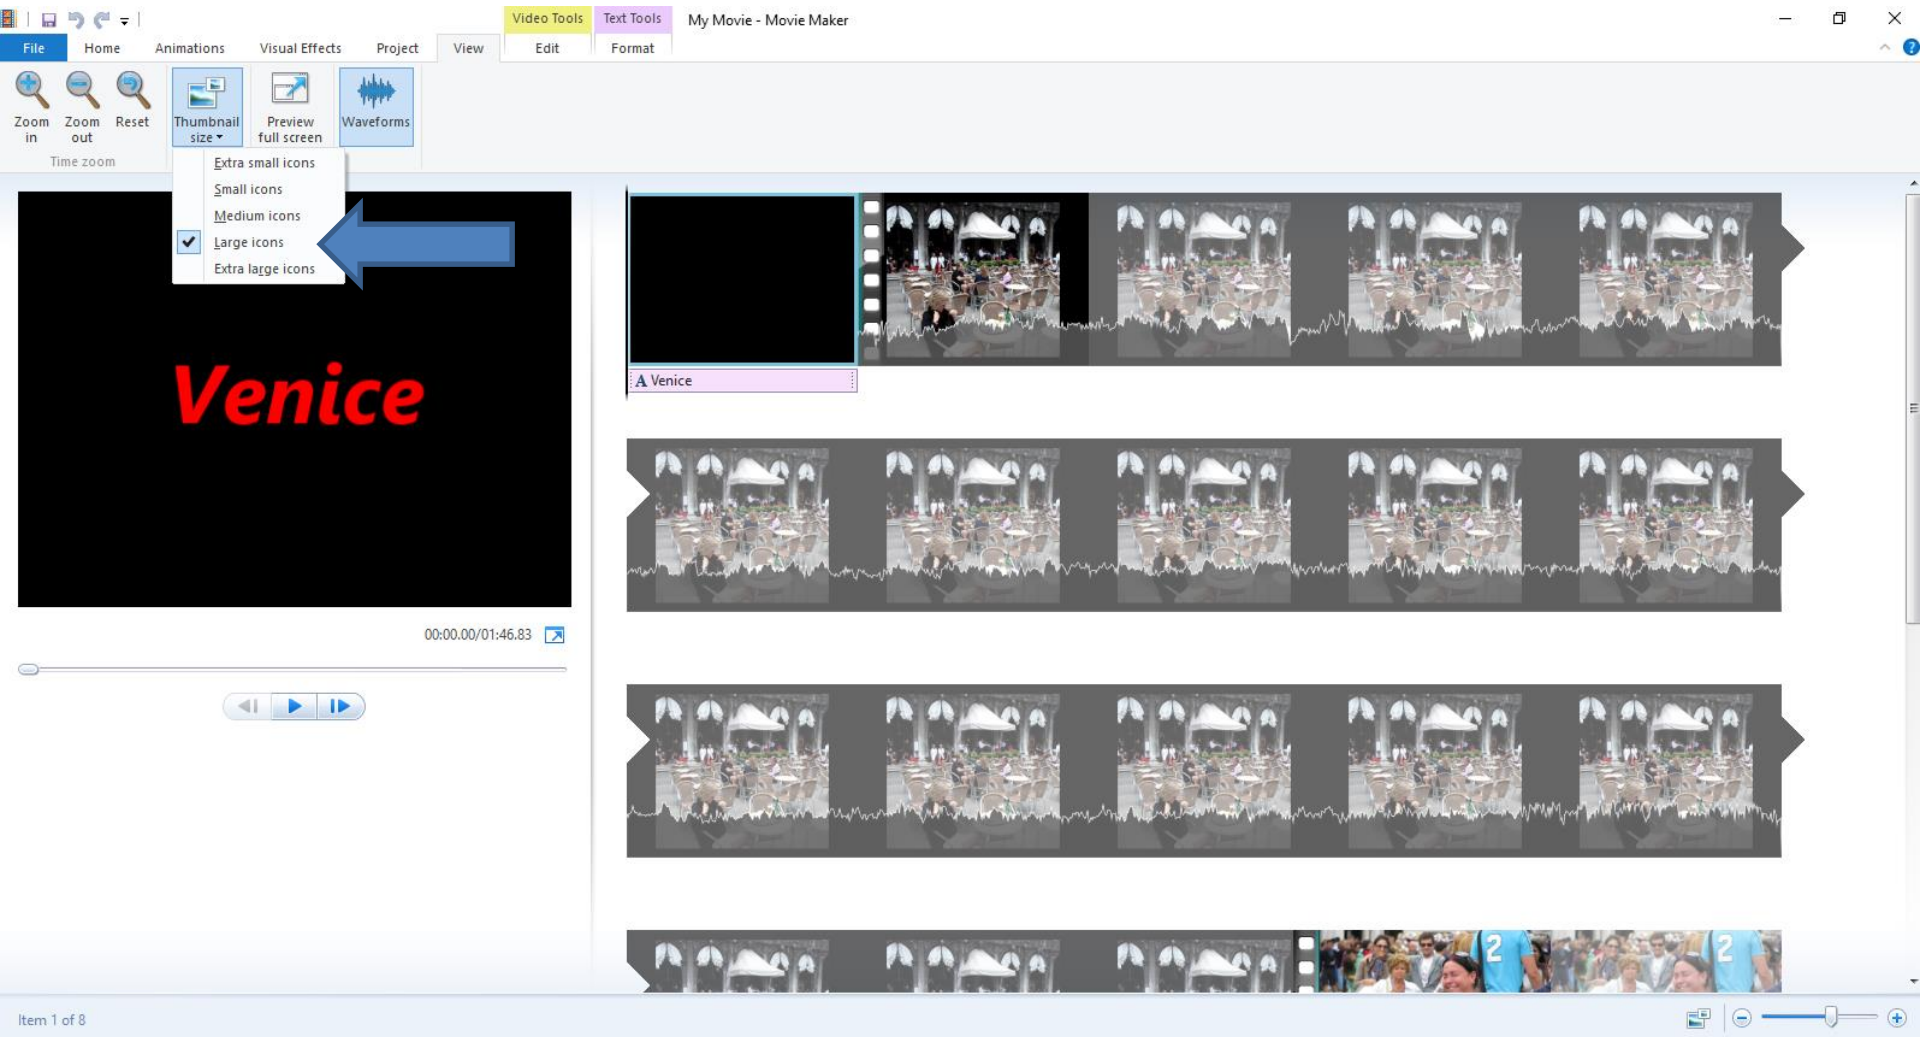

Tip – Change display format

- Click on View Tab and next is what happens.

- One option is Thumbnail size. Click on the Thumbnail size icon and you see a list. Sometimes the default is Small icons. You can click on other ones to change the size.
- Next is other options.

- **Second, is to Zoom in or Zoom out.**

- **Or, you can do it in the lower right and drag it to the left or right.**
- **Next is a sample.**

- **Sample of Large Icons. Next is a sample will Extra small icons.**

- Here is a Sample of Extra small icons.
- This is the End of the Tip.