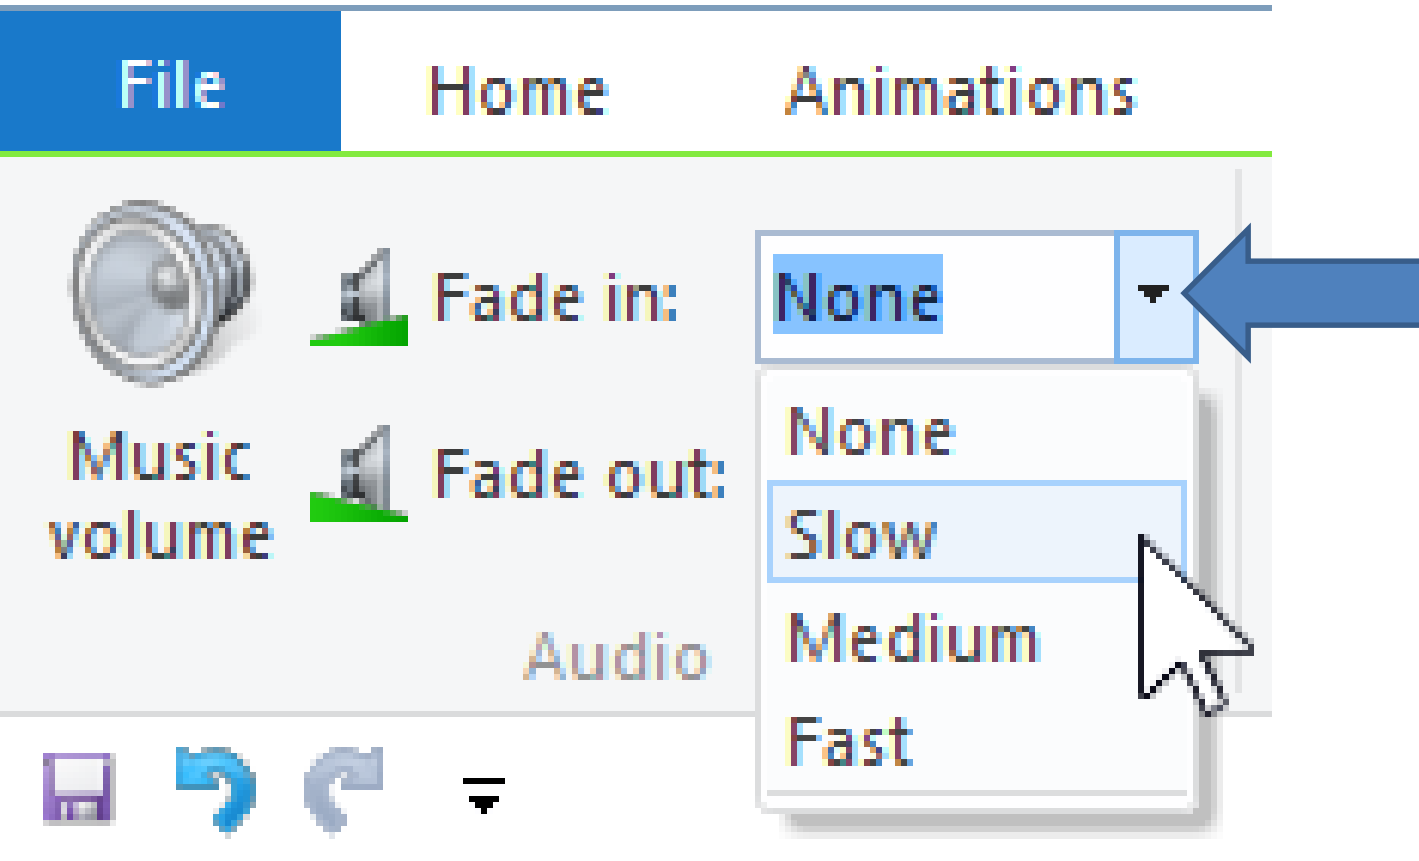

Step 11 - Part B – Fade In, Fade Out

- Double click on music and you see Music Tools Options Tab.
- Next is how to Fade in and Fade out.

- You then see Fade in and Fade Out. Click on Fade in Dropdown and select one of them, like Slow.
- Next is Fade Out.

- Then click on Fade out drop down and click on the same one. Once complete, click on Play and you will see the difference.
- This is the End of Step 11 – Part B.