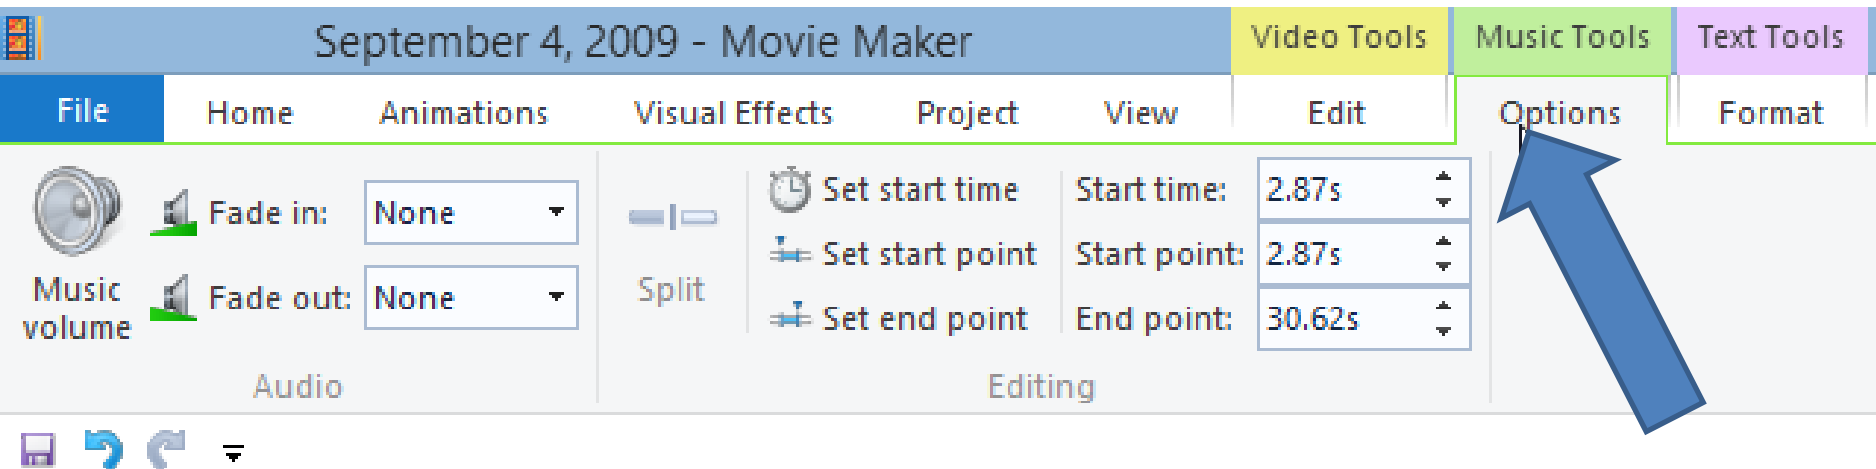

Step 11 - Part B – Fade In, Fade Out

- Double click on music and you see Music Tools Options Tab.
- Next is how to Fade in and Fade out.

- You then see Fade in and Fade Out. Click on Fade in Dropdown and select one of them, like Slow.
- Next is Fade Out.

- Then click on Fade out drop down and click on the same one. Once complete, click on Play and you will see the difference.
- This is the End of Step 11 – Part B.