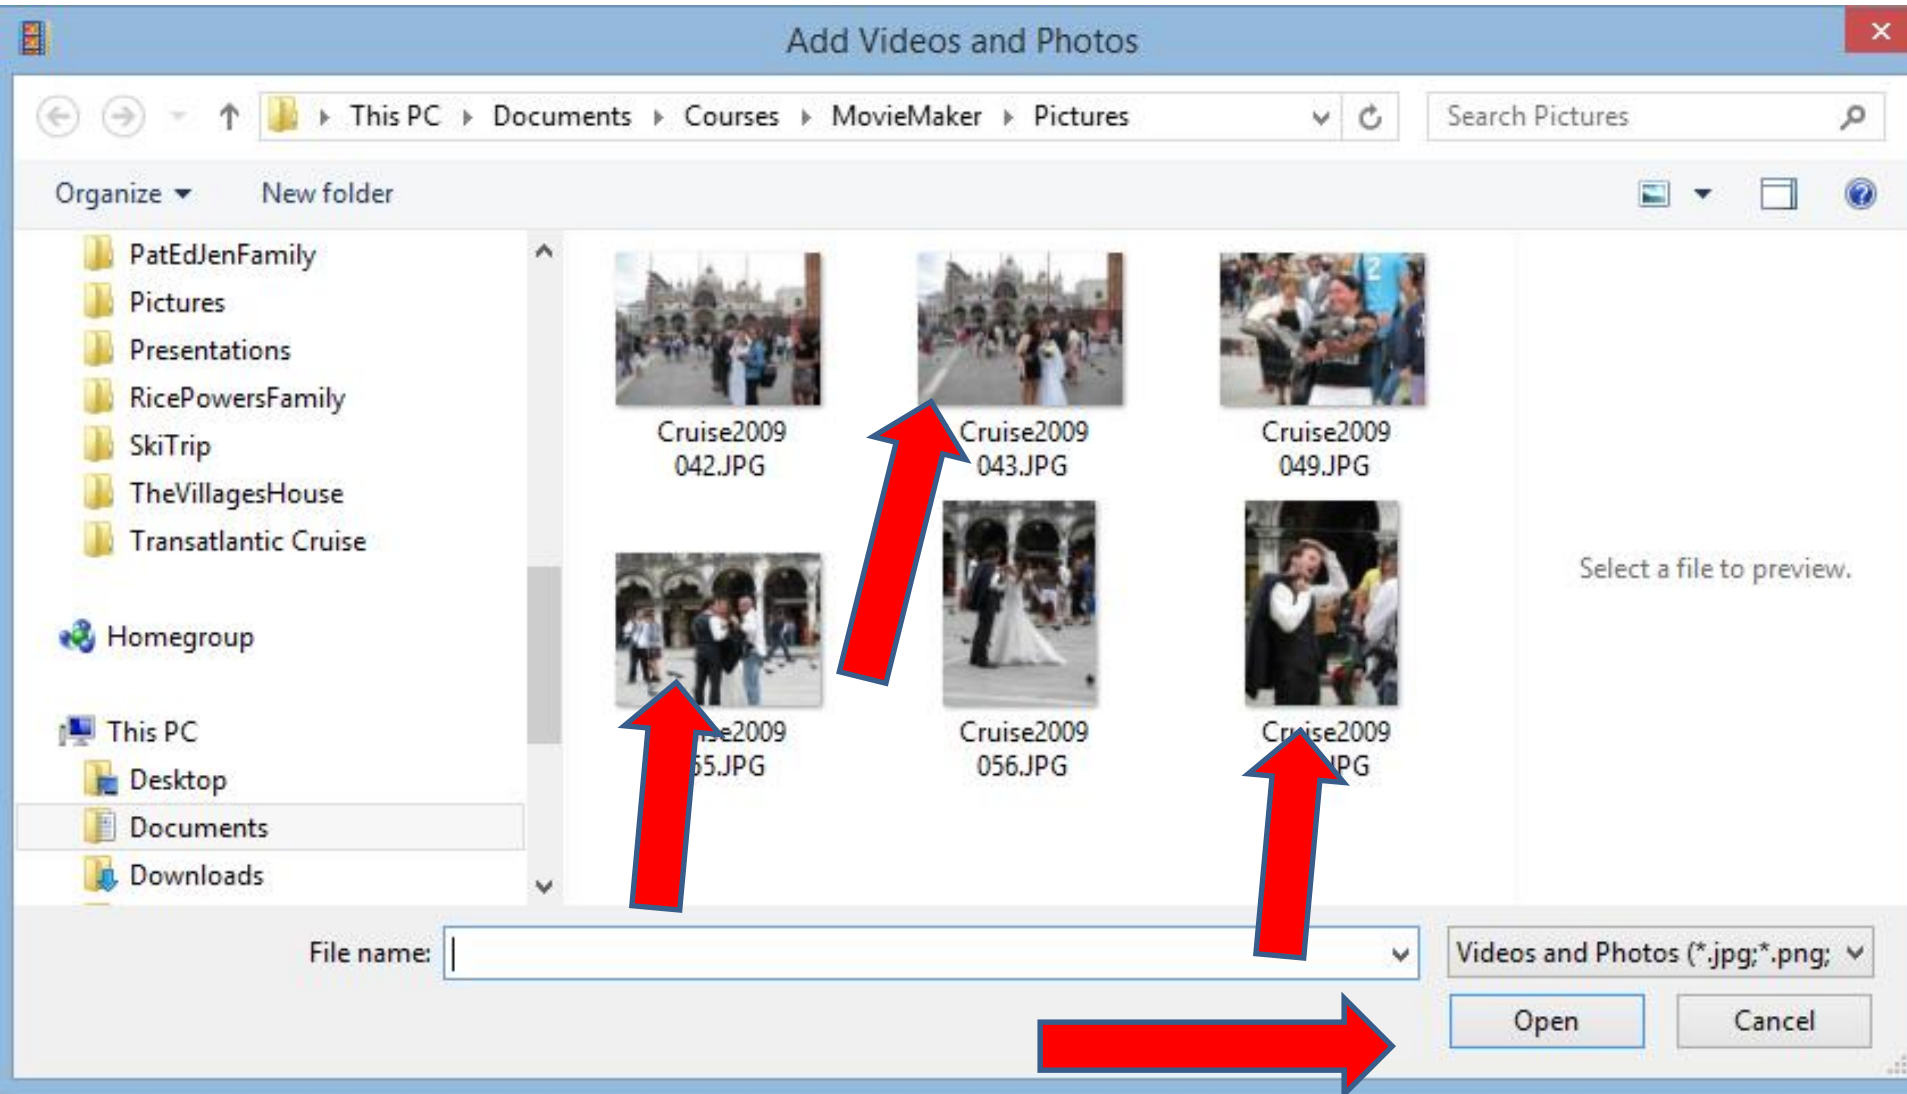

- **When you download Movie Maker, it also downloads Photo Gallery. Except the second website only downloads Movie Maker as I mentioned before.**
- **To learn more about Photo Gallery, there is a free on-line training on my website. Step 5 – Part C and Step 8 – Part D shows you how to Add Photos, Video and Slide Show to Movie Maker.**
- **Step 4 in the Movie Maker on-line training has a link to my Photo Gallery on-line training page.**
- **Next, I will show you first option in Movie Maker, but I recommend you do the second option and not do the first option on your computer. The reason is when you do the first option and add Photos, the Icon does not show anymore.**

- **First Option is to click on the Icon in middle. Once you do that File Explorer opens. Next is the second option.**

Second Option – Click on Add videos and photos.

- Next is what happens.

- **File Explorer opens. You find the folder with the Photos you want.**
- **Next is a sample.**

- You will see these pictures. Click on the first one, then hold the Shift Key and click on the last one and click on Open. Next is the other option.

Second option is click on the first one you want, then hold the Ctrl Key and click on each other ones you want and click on Open. Next is what happens.