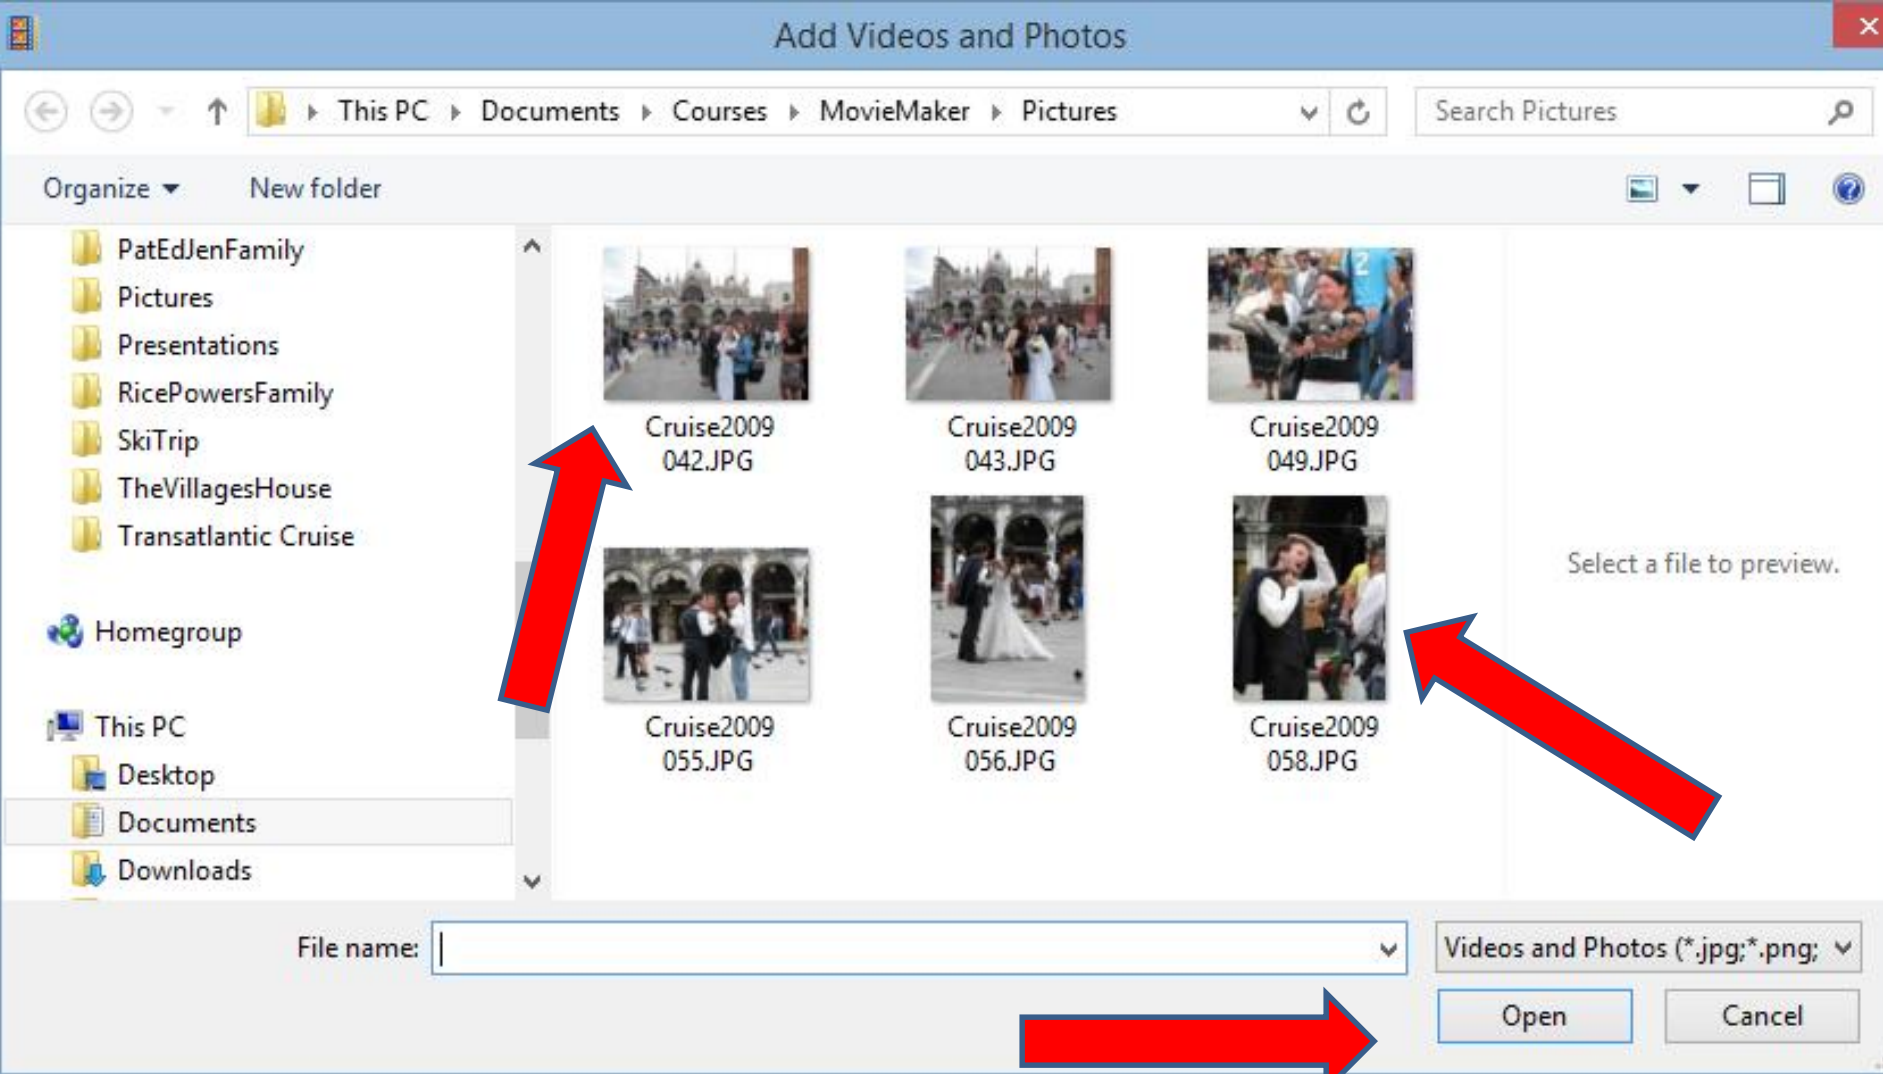

- **When you download Movie Maker, it also downloads Photo Gallery. Except the second website only downloads Movie Maker as I mentioned before.**
- **To learn more about Photo Gallery, there is a free on-line training on my website. Step 5 – Part C and Step 8 – Part D shows you how to Add Photos, Video and Slide Show to Movie Maker.**
- **Step 4 in the Movie Maker on-line training has a link to my Photo Gallery on-line training page.**
- **Next, I will show you first option in Movie Maker, but I recommend you do the second option and not do the first option on your computer. The reason is when you do the first option and add Photos, the Icon does not show anymore.**

- **First Option is to click on the Icon in middle. Once you do that File Explorer opens. Next is the second option.**

Second Option – Click on Add videos and photos.

- Next is what happens.

- **File Explorer opens. You find the folder with the Photos you want.**
- **Next is a sample.**

- You will see these pictures. Click on the first one, then hold the Shift Key and click on the last one and click on Open. Next is the other option.

Second option is click on the first one you want, then hold the Ctrl Key and click on each other ones you want and click on Open. Next is what happens.